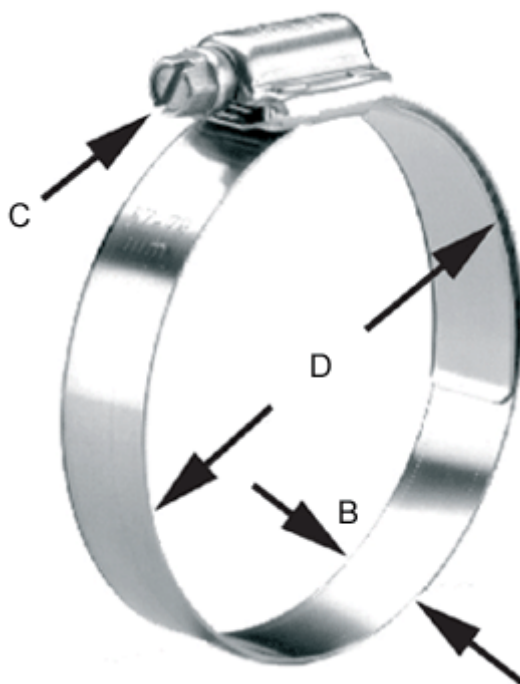

Article number: 021566804035

Description: Norma worm drive hose clamp  
HD 25-45/16 C8 W4

## Measures

---

C (screw type) = C8 hexagon slotted screw sw 8

Diameter D = 25-45

Width B = 16